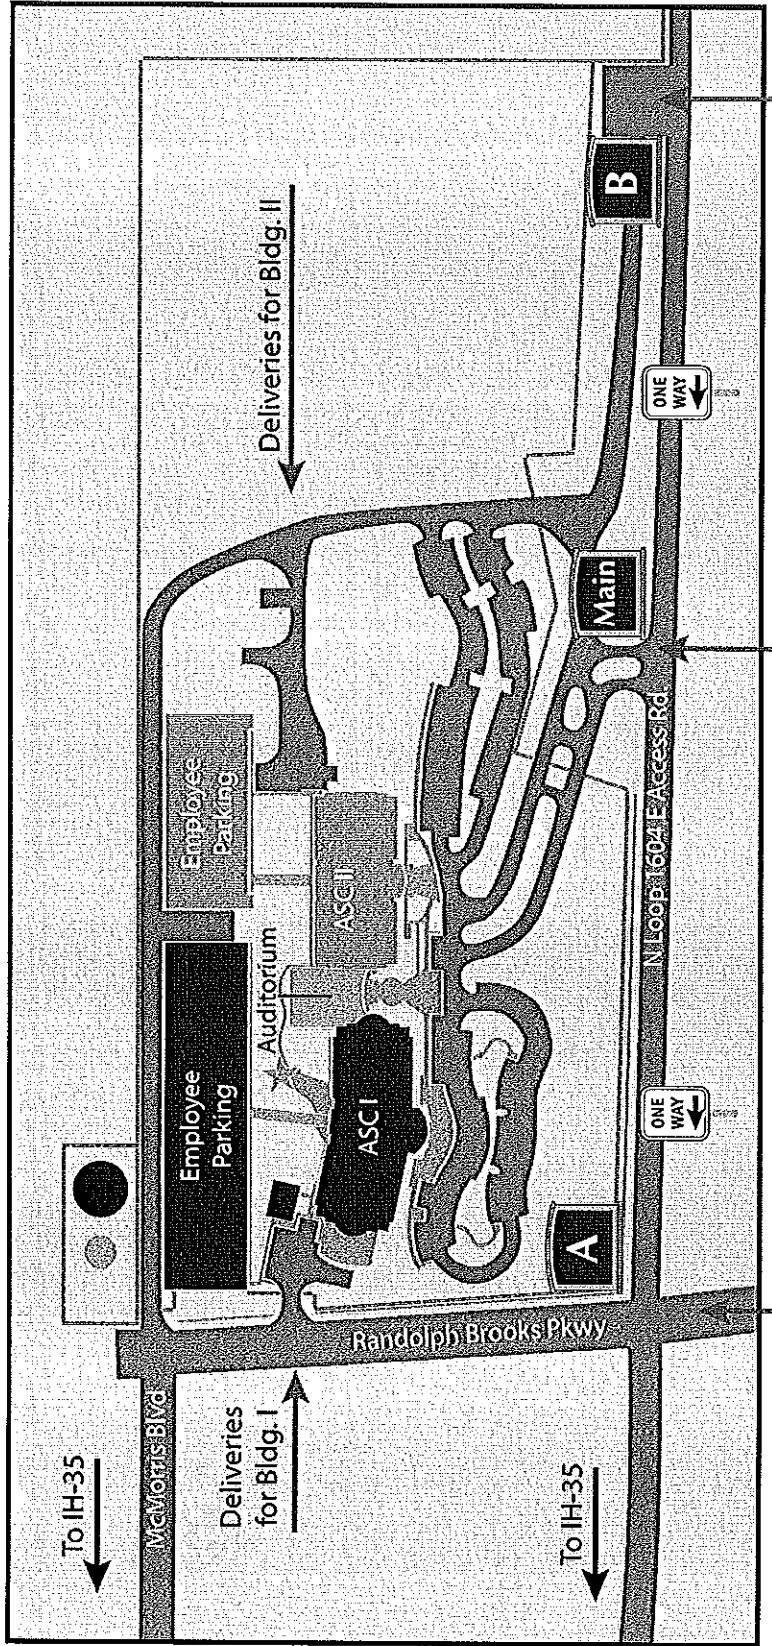

**RANDOLPH-BROOKS FEDERAL CREDIT UNION  
SAN ANTONIO ADMINISTRATIVE SERVICE CENTER**

ONE RANDOLPH BROOKS PKWY, LIVE OAK, TX 78233

**Entrance A**

Deliveries for Bldg. I

**From New Braunfels:**

- Take IH-35 South
- Exit 1604 West
- Exit Lookout Rd
- Take Turnaround
- Stay on Access Road
- RBFCU on Right

**From San Antonio:**

- Take IH-35 North
- Exit 1604 West
- Exit Lookout Rd
- Take Turnaround
- Stay on Access Road
- RBFCU on Right

**Main Entrance**

Member/Guest Parking  
NO Deliveries

**Traveling on 1604 West:**

- Exit Lookout Rd
- Take Turnaround
- Stay on Access Road
- RBFCU on Right

**Entrance B**

Deliveries for Bldg. II

**Traveling on 1604 East:**

- Exit Randolph Brooks Pkwy
- RBFCU on Right