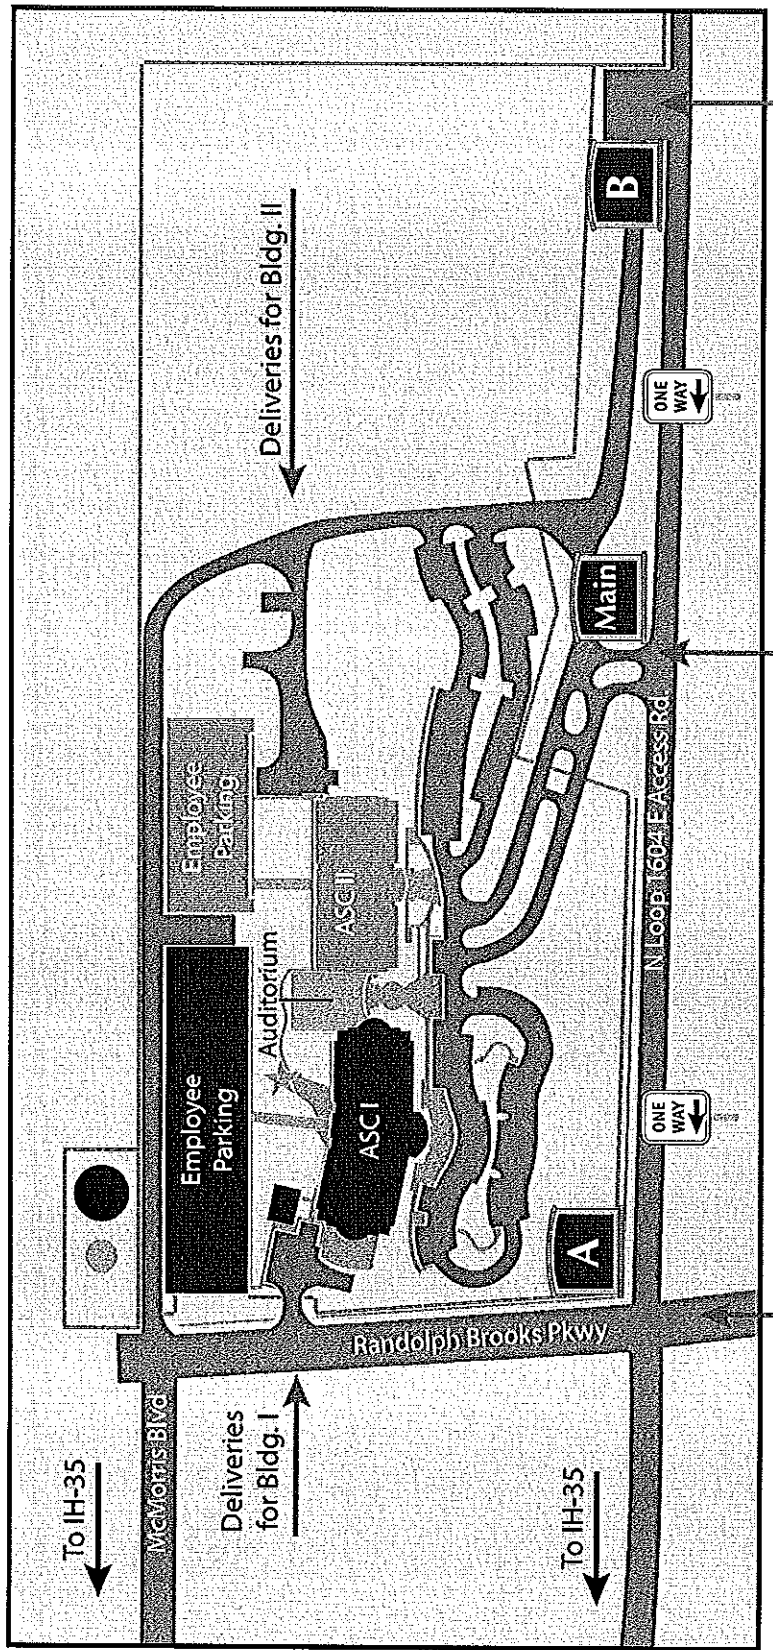

**RANDOLPH-BROOKS FEDERAL CREDIT UNION  
SAN ANTONIO ADMINISTRATIVE SERVICE CENTER**  
ONE RANDOLPH BROOKS PKWY, LIVE OAK, TX 78233

**Entrance A**

Deliveries for Bldg. I

**From New Braunfels:**

- Take IH-35 South
- Exit 1604 West
- Exit Lookout Rd
- Take Turnaround
- Stay on Access Road
- RBFCU on Right

**From San Antonio:**

- Take IH-35 North
- Exit 1604 West
- Exit Lookout Rd
- Take Turnaround
- Stay on Access Road
- RBFCU on Right

**Main Entrance**

Member/Guest Parking  
NO Deliveries

**Traveling on 1604 West:**

- Exit Lookout Rd
- Take Turnaround
- Stay on Access Road
- RBFCU on Right

**Entrance B**

Deliveries for Bldg. II

**Traveling on 1604 East:**

- Exit Randolph Brooks Pkwy
- RBFCU on Right