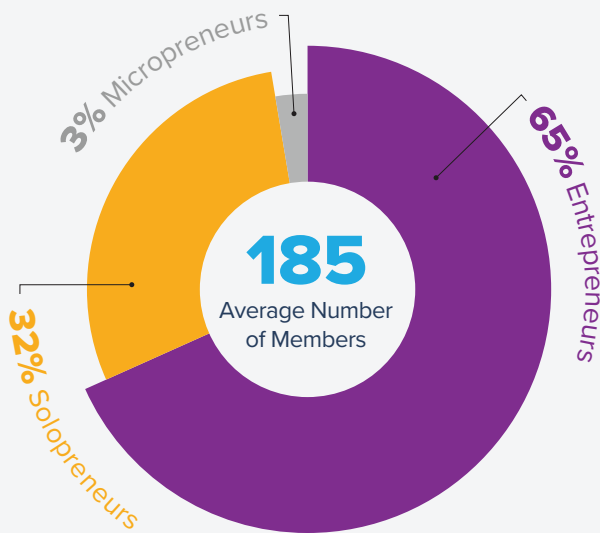

Membership Profile

71% of our members have been in business for over **6 years.**

20% of our members have been in business for over **20 years.**

Why Join?

83% of our WBO's say that NAWBO has helped them grow their businesses.

43% of our members report up to 25% of their business coming from leads within NAWBO.

Why Members Say They Join & Stay:

- 1** Business Development & Growth
- 2** Continuing Education
- 3** Networking Opportunities
- 4** Sense of Community & Sisterhood
- 5** To Participate in Sub-Groups Within NAWBO

Program Participation:

Members actively involved in one or more of our diverse programs